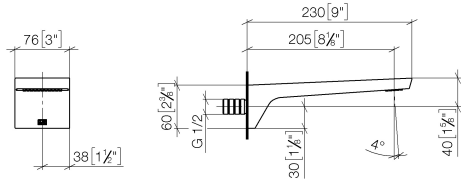

**CL.1 Bath spout for wall mounting - Brushed Dark Platinum**

CL.1

13 801 705

- 205mm projection
- rectangular spray pattern with 55 individual jets
- hole diameter 37 mm
- 1/2" connection
- plug-link mounting
- max. flow 24.6 l/min at 3 bar flow pressure

- Concealed wall elbow -** 35 085 970 90
- max. recess depth 163 mm
  - min. recess depth 90 mm

13 801 705

mm [inches]

Flow rate chart

Certificates

WRAS\_1512012.      LGA\_28683.      IAPMO\_4976 (4).

13 801 705